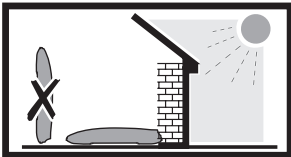

698200 → Touring 600/Sport
Touring 700/Alpine

i

	
Touring 100/S	10 kg
Touring 200/M	13 kg
Touring 600/Sport	12 kg
Touring 700/Alpine	15 kg
Touring 780/L	15 kg

Thule One-Key System

544  (x4)

596  (x6)

588  (x8)