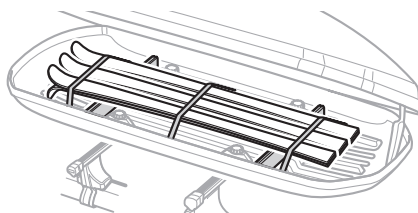

i Thule Box Ski Carrier Adapter

694600 → Touring 600/Sport

694700 → Touring 700/Alpine

694800 → Touring 200/M
Touring 780/L