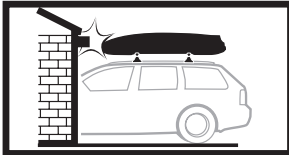

698200 → Touring 600/Sport
Touring 700/Alpine

i

	
Touring 100/S	10 kg
Touring 200/M	13 kg
Touring 600/Sport	12 kg
Touring 700/Alpine	15 kg
Touring 780/L	15 kg

Thule One-Key System

544  (x4)

596  (x6)

588  (x8)