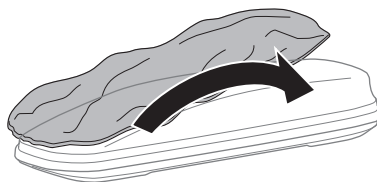

i Thule Box Lid Cover

698100 → Touring 100/S
Touring 200/M
Touring 780/L

698200 → Touring 600/Sport
Touring 700/Alpine