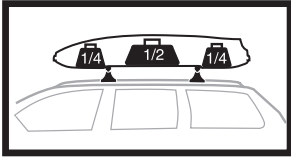

698200 → Touring 600/Sport
Touring 700/Alpine

i

	
Touring 100/S	10 kg
Touring 200/M	13 kg
Touring 600/Sport	12 kg
Touring 700/Alpine	15 kg
Touring 780/L	15 kg

Thule One-Key System

544  (x4)

596  (x6)

588  (x8)