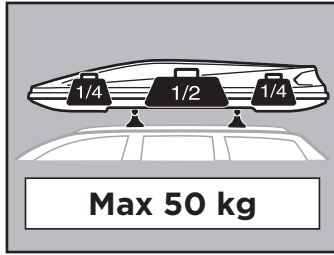

*mm

1

2

3

4

x 3

5

6

698200 → Touring 600/Sport
Touring 700/Alpine

i

	
Touring 100/S	10 kg
Touring 200/M	13 kg
Touring 600/Sport	12 kg
Touring 700/Alpine	15 kg
Touring 780/L	15 kg

Thule One-Key System

544  (x4)

596  (x6)

588  (x8)