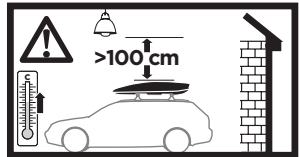

698200 → Touring 600/Sport
Touring 700/Alpine

i

	
Touring 100/S	10 kg
Touring 200/M	13 kg
Touring 600/Sport	12 kg
Touring 700/Alpine	15 kg
Touring 780/L	15 kg

Thule One-Key System

544  (x4)

596  (x6)

588  (x8)