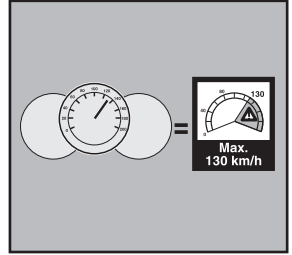

698200 → Touring 600/Sport
Touring 700/Alpine

i

	
Touring 100/S	10 kg
Touring 200/M	13 kg
Touring 600/Sport	12 kg
Touring 700/Alpine	15 kg
Touring 780/L	15 kg

Thule One-Key System

544  (x4)

596  (x6)

588  (x8)