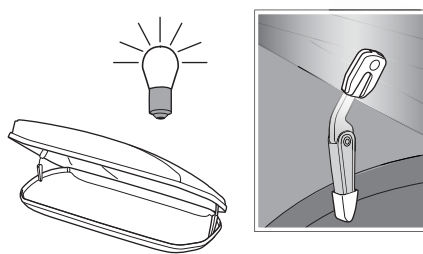

i Thule Box Ski Carrier Adapter

694600 → Touring 600/Sport

694700 → Touring 700/Alpine

694800 → Touring 200/M
Touring 780/L

i Thule Box Light

695100

i Thule Box Lid Cover

698100 → Touring 100/S
Touring 200/M
Touring 780/L